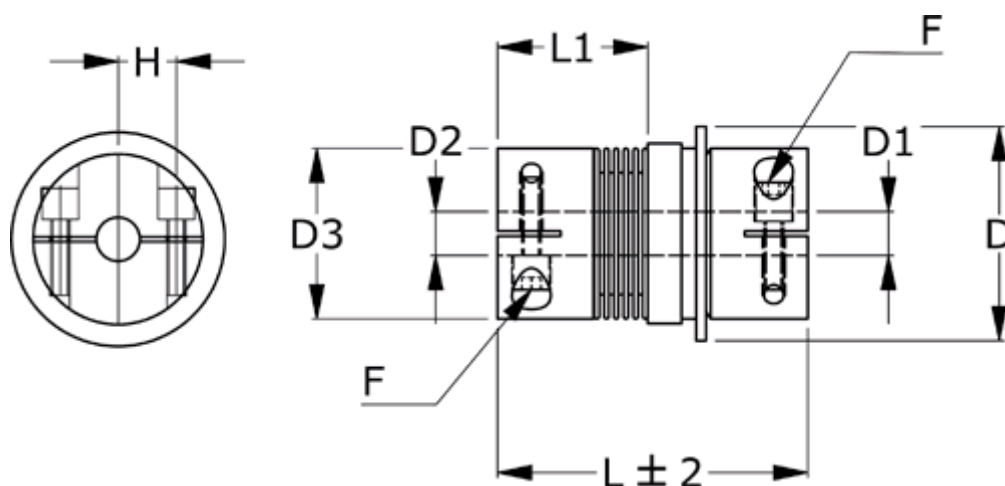

Data Sheet

Article number: 335010040651215D2

Description: Safety coupling BKK 004,5 multiposition
Length 65 mm, bore 12/15 mm, TKn max 6 NM

Measures

D = 42
D1 = 15
D2 = 12
D3 = 32.5
F = M4
H = 12.0
L = 65
L1 = 36.0

Nom. torque NM (TKn) = 6NM overload torque range 2
Position engagement = C = Synchronous
s = 0.7